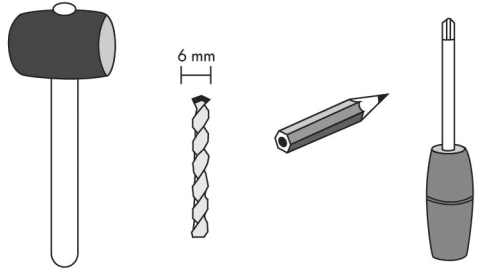

Tools required for installation:

WARNING: Using hand tools can be dangerous. Always take care and keep away from children. Wear protective eyewear in work area at all times. Always wear work gloves. Select the correct type and size of hand tool for work.