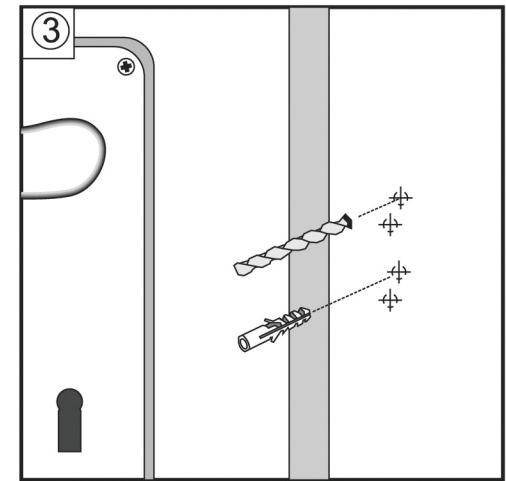

Tools required for installation:

WARNING: Using hand tools can be dangerous. Always take care and keep away from children. Wear protective eyewear in work area at all times. Always wear work gloves. Select the correct type and size of hand tool for work.