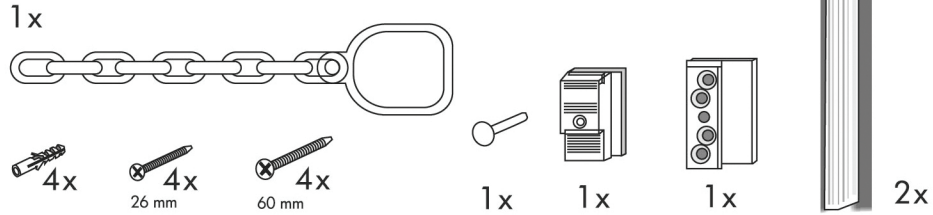

GB MOUNTING INSTRUCTIONS

Stock Code: T1985

Contents:

Dispose of all packing materials in an environmentally friendly manner.

Please read these instructions carefully before installation. Please keep these instructions for future reference.