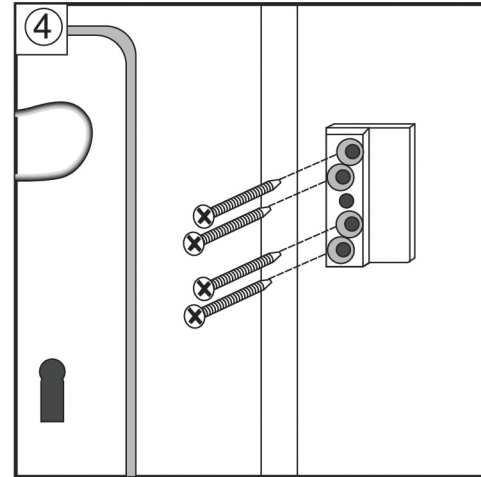

Tools required for installation:

WARNING: Using hand tools can be dangerous. Always take care and keep away from children. Wear protective eyewear in work area at all times. Always wear work gloves. Select the correct type and size of hand tool for work.