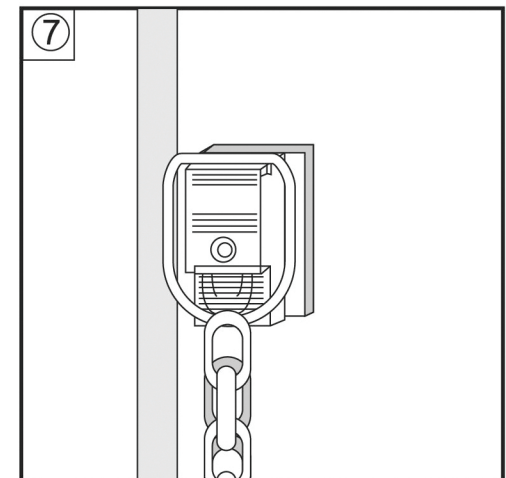

GB MOUNTING INSTRUCTIONS

Stock Code: T1985

Contents:

Dispose of all packing materials in an environmentally friendly manner.

Please read these instructions carefully before installation. Please keep these instructions for future reference.

Tools required for installation:

WARNING: Using hand tools can be dangerous. Always take care and keep away from children. Wear protective eyewear in work area at all times. Always wear work gloves. Select the correct type and size of hand tool for work.